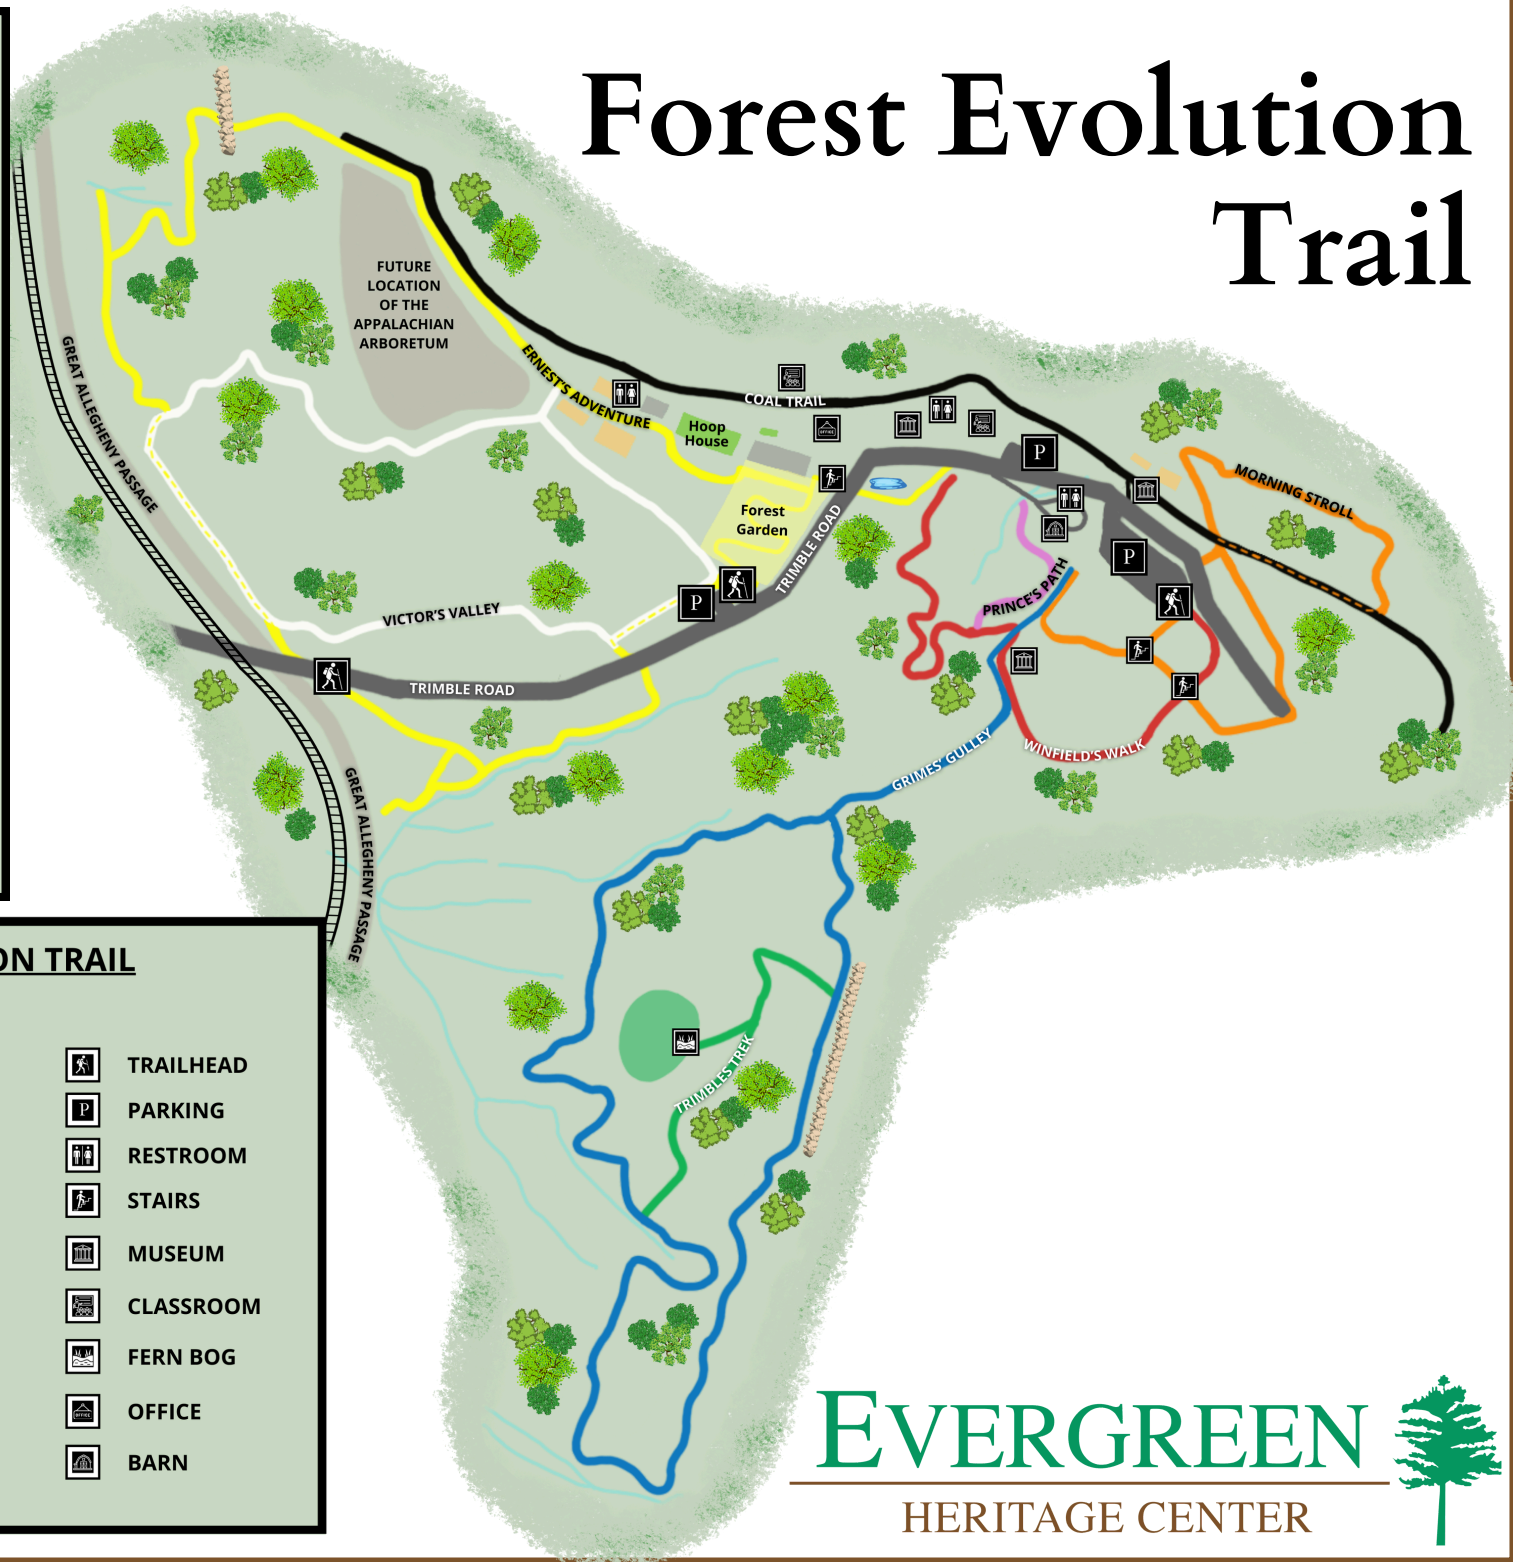

Forest Evolution Trail

Rules

While out on the trail, please follow these simple rules.

-  Leave No Trace
-  Remain on trails at all times
-  Dogs must remain on leash at all times
-  Clean up after your pets and yourself
-  No smoking
-  ATVs are prohibited
-  No biking on the trail
-  Fires are prohibited
-  No camping

FOREST EVOLUTION TRAIL MAP KEY

- | | | | |
|---|-------------------------|---|-----------|
|  | ERNEST'S ADVENTURE |  | TRAILHEAD |
|  | VICTOR'S VALLEY |  | PARKING |
|  | WINFIELD'S WALK |  | RESTROOM |
|  | MORNING STROLL |  | STAIRS |
|  | COAL TRAIL |  | MUSEUM |
|  | GRIME'S GULLEY |  | CLASSROOM |
|  | TRIMBLE'S TREK |  | FERN BOG |
|  | PRINCE'S PATH |  | OFFICE |
|  | TRIMBLE ROAD |  | BARN |
|  | GREAT ALLEGHENY PASSAGE | | |
|  | STONE WALL | | |

EVERGREEN

HERITAGE CENTER